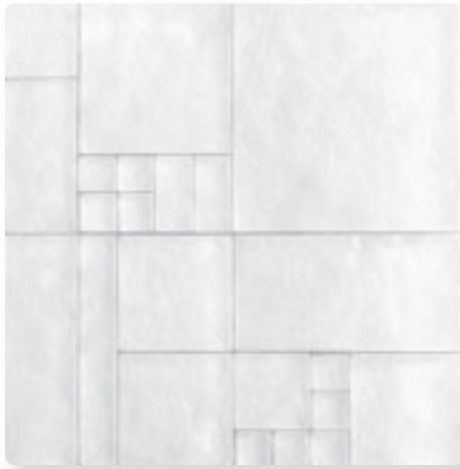

arctiglass

glass tile

interstyle ceramic + glass

sugarcubes - the whitest white with a matte "sugar dusted" textured finish.

starlights - clean glossy white plus 7 soft tints
- perfect where only a hint of color is needed.

butterfly

arctiglass

ultra clear glass featuring three distinct color ranges that can be used individually or combined to create unique and beautiful installations - sizes from 1" x 1" to 12" x 12".

wall tile