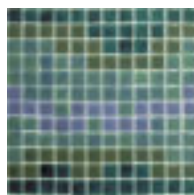

painters' palette

glass tile

interstyle ceramic + glass

morandi white picasso blue modigliani beige klee rose michelangelo taupe degas pink

veronese jade gauguin teal botticelli beige rubens red buffet grey braque maroon

matisse green cesanne green van gogh yellow rembrandt brown van dyck brown lautrec russet

renderings - repeat patterns

impressions - random blends

lyrical

eclectic

abstract

minimalist

ethereal

glass tile featuring a two toned print in 18 colors and 12 distinct blends
- sizes from 1" x 1" to 6" x 6".

wall tile

unaffected by water

frost proof
interior-exterior

specific installation
methods required