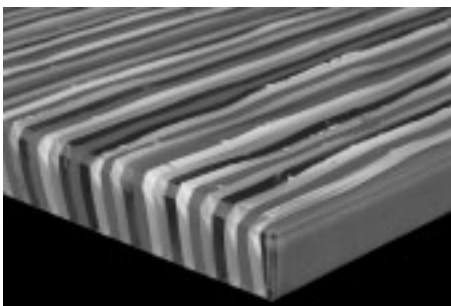

ribbon

glass surfacing material

interstyle ceramic + glass

gregory

kiss

tempest

tropicana

garrett

leather

fresh green

horizon

ribbon

A dramatic new look in architectural surfaces, each piece is a hand-crafted original. Ribbon glass is a vibrant alternative to stone for counter tops as well as architectural glass installations. Manufactured from new and (+/- 33%) recycled glass, by fusing intermittent lengths of glass to create a gentle 'ribbon' look. Available in eight blended shades made up of 4 to 6 different colors - custom blends are available upon request. Available in 30mm(+/- 10%) thick sheets in sizes up to 48" x 120". 100% glass, non-porous, stain resistant and non reactive.

unaffected by water

frost proof
interior-external

specific installation
methods required

blended shades

samples may vary

pictured on the opposite page is an installation of ribbon in leather. pictured on this page is an installation of ribbon in a custom blend.