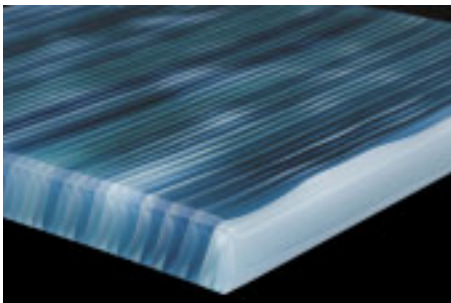

ribbon

glass surfacing material

interstyle ceramic + glass

gregory

kiss

tempest

tropicana

garrett

leather

fresh green

horizon

ribbon

A dramatic new look in architectural surfaces, each piece is a hand-crafted original. Ribbon glass is a vibrant alternative to stone for counter tops as well as architectural glass installations. Manufactured from new and (+/- 33%) recycled glass, by fusing intermittent lengths of glass to create a gentle 'ribbon' look. Available in eight blended shades made up of 4 to 6 different colors - custom blends are available upon request. Available in 30mm(+/- 10%) thick sheets in sizes up to 48" x 120". 100% glass, non-porous, stain resistant and non reactive.

unaffected by water

frost proof
interior-external

specific installation
methods required

blended shades

samples may vary

pictured on the opposite page is an installation of ribbon in leather. pictured on this page is an installation of ribbon in a custom blend.