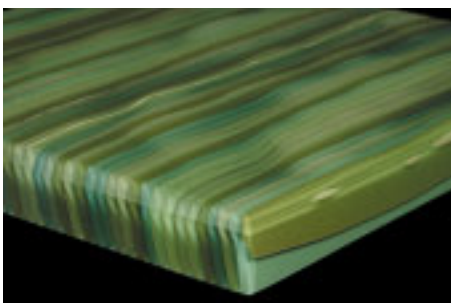

ribbon

glass surfacing material

interstyle ceramic + glass

gregory

kiss

tempest

tropicana

garrett

leather

fresh green

horizon

ribbon

A dramatic new look in architectural surfaces, each piece is a hand-crafted original. Ribbon glass is a vibrant alternative to stone for counter tops as well as architectural glass installations. Manufactured from new and (+/- 33%) recycled glass, by fusing intermittent lengths of glass to create a gentle 'ribbon' look. Available in eight blended shades made up of 4 to 6 different colors - custom blends are available upon request. Available in 30mm(+/- 10%) thick sheets in sizes up to 48" x 120". 100% glass, non-porous, stain resistant and non reactive.

unaffected by water

frost proof
interior-external

specific installation
methods required

blended shades

samples may vary

pictured on the opposite page is an installation of ribbon in leather. pictured on this page is an installation of ribbon in a custom blend.