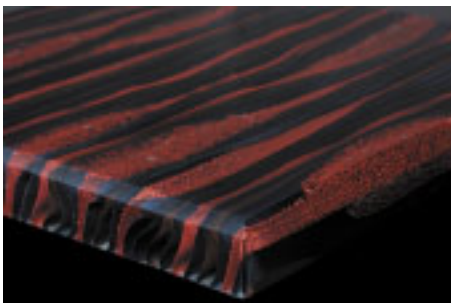

ribbon

glass surfacing material

interstyle ceramic + glass

gregory

kiss

tempest

tropicana

garrett

leather

fresh green

horizon

ribbon

A dramatic new look in architectural surfaces, each piece is a hand-crafted original. Ribbon glass is a vibrant alternative to stone for counter tops as well as architectural glass installations. Manufactured from new and (+/- 33%) recycled glass, by fusing intermittent lengths of glass to create a gentle 'ribbon' look. Available in eight blended shades made up of 4 to 6 different colors - custom blends are available upon request. Available in 30mm(+/- 10%) thick sheets in sizes up to 48" x 120". 100% glass, non-porous, stain resistant and non reactive.

unaffected by water

frost proof
interior-external

specific installation
methods required

blended shades

samples may vary

pictured on the opposite page is an installation of ribbon in leather. pictured on this page is an installation of ribbon in a custom blend.