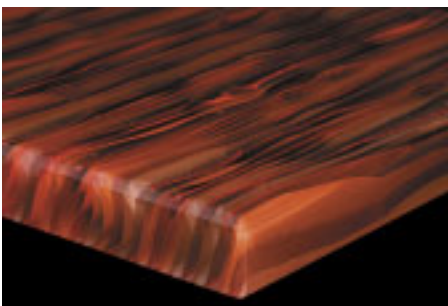

ribbon

glass surfacing material

interstyle ceramic + glass

gregory

kiss

tempest

tropicana

garrett

leather

fresh green

horizon

ribbon

A dramatic new look in architectural surfaces, each piece is a hand-crafted original. Ribbon glass is a vibrant alternative to stone for counter tops as well as architectural glass installations. Manufactured from new and (+/- 33%) recycled glass, by fusing intermittent lengths of glass to create a gentle 'ribbon' look. Available in eight blended shades made up of 4 to 6 different colors - custom blends are available upon request. Available in 30mm(+/- 10%) thick sheets in sizes up to 48" x 120". 100% glass, non-porous, stain resistant and non reactive.

unaffected by water

frost proof
interior-external

specific installation
methods required

blended shades

samples may vary

pictured on the opposite page is an installation of ribbon in leather. pictured on this page is an installation of ribbon in a custom blend.