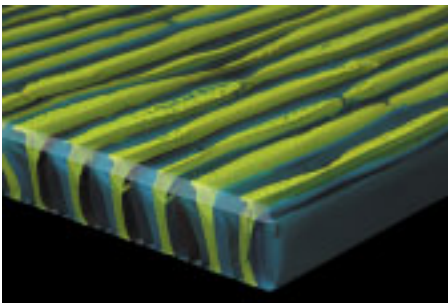

ribbon

glass surfacing material

interstyle ceramic + glass

gregory

kiss

tempest

tropicana

garrett

leather

fresh green

horizon

ribbon

A dramatic new look in architectural surfaces, each piece is a hand-crafted original. Ribbon glass is a vibrant alternative to stone for counter tops as well as architectural glass installations. Manufactured from new and (+/- 33%) recycled glass, by fusing intermittent lengths of glass to create a gentle 'ribbon' look. Available in eight blended shades made up of 4 to 6 different colors - custom blends are available upon request. Available in 30mm(+/- 10%) thick sheets in sizes up to 48" x 120". 100% glass, non-porous, stain resistant and non reactive.

unaffected by water

frost proof
interior-external

specific installation
methods required

blended shades

samples may vary

pictured on the opposite page is an installation of ribbon in leather. pictured on this page is an installation of ribbon in a custom blend.