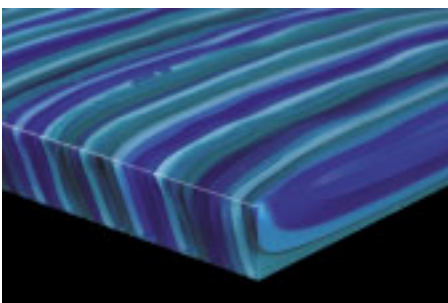

ribbon

glass surfacing material

interstyle ceramic + glass

gregory

kiss

tempest

tropicana

garrett

leather

fresh green

horizon

ribbon

A dramatic new look in architectural surfaces, each piece is a hand-crafted original. Ribbon glass is a vibrant alternative to stone for counter tops as well as architectural glass installations. Manufactured from new and (+/- 33%) recycled glass, by fusing intermittent lengths of glass to create a gentle 'ribbon' look. Available in eight blended shades made up of 4 to 6 different colors - custom blends are available upon request. Available in 30mm(+/- 10%) thick sheets in sizes up to 48" x 120". 100% glass, non-porous, stain resistant and non reactive.

unaffected by water

frost proof
interior-external

specific installation
methods required

blended shades

samples may vary

pictured on the opposite page is an installation of ribbon in leather. pictured on this page is an installation of ribbon in a custom blend.