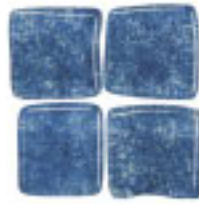

river crystals

recycled glass tile

interstyle ceramic + glass

lime

loden

glen

shamrock

opal

violet

deep blue

lapis lazuli

dew frost

turquoise

water blue

tarn

brook

obsidian

river crystals

the 22 colors of river crystals glass tile show amazing depth and clarity - made with 100% recycled glass available as 4" x 4" inserts, 4" x 12" borders and 12" x 12" sheets.

wall tile