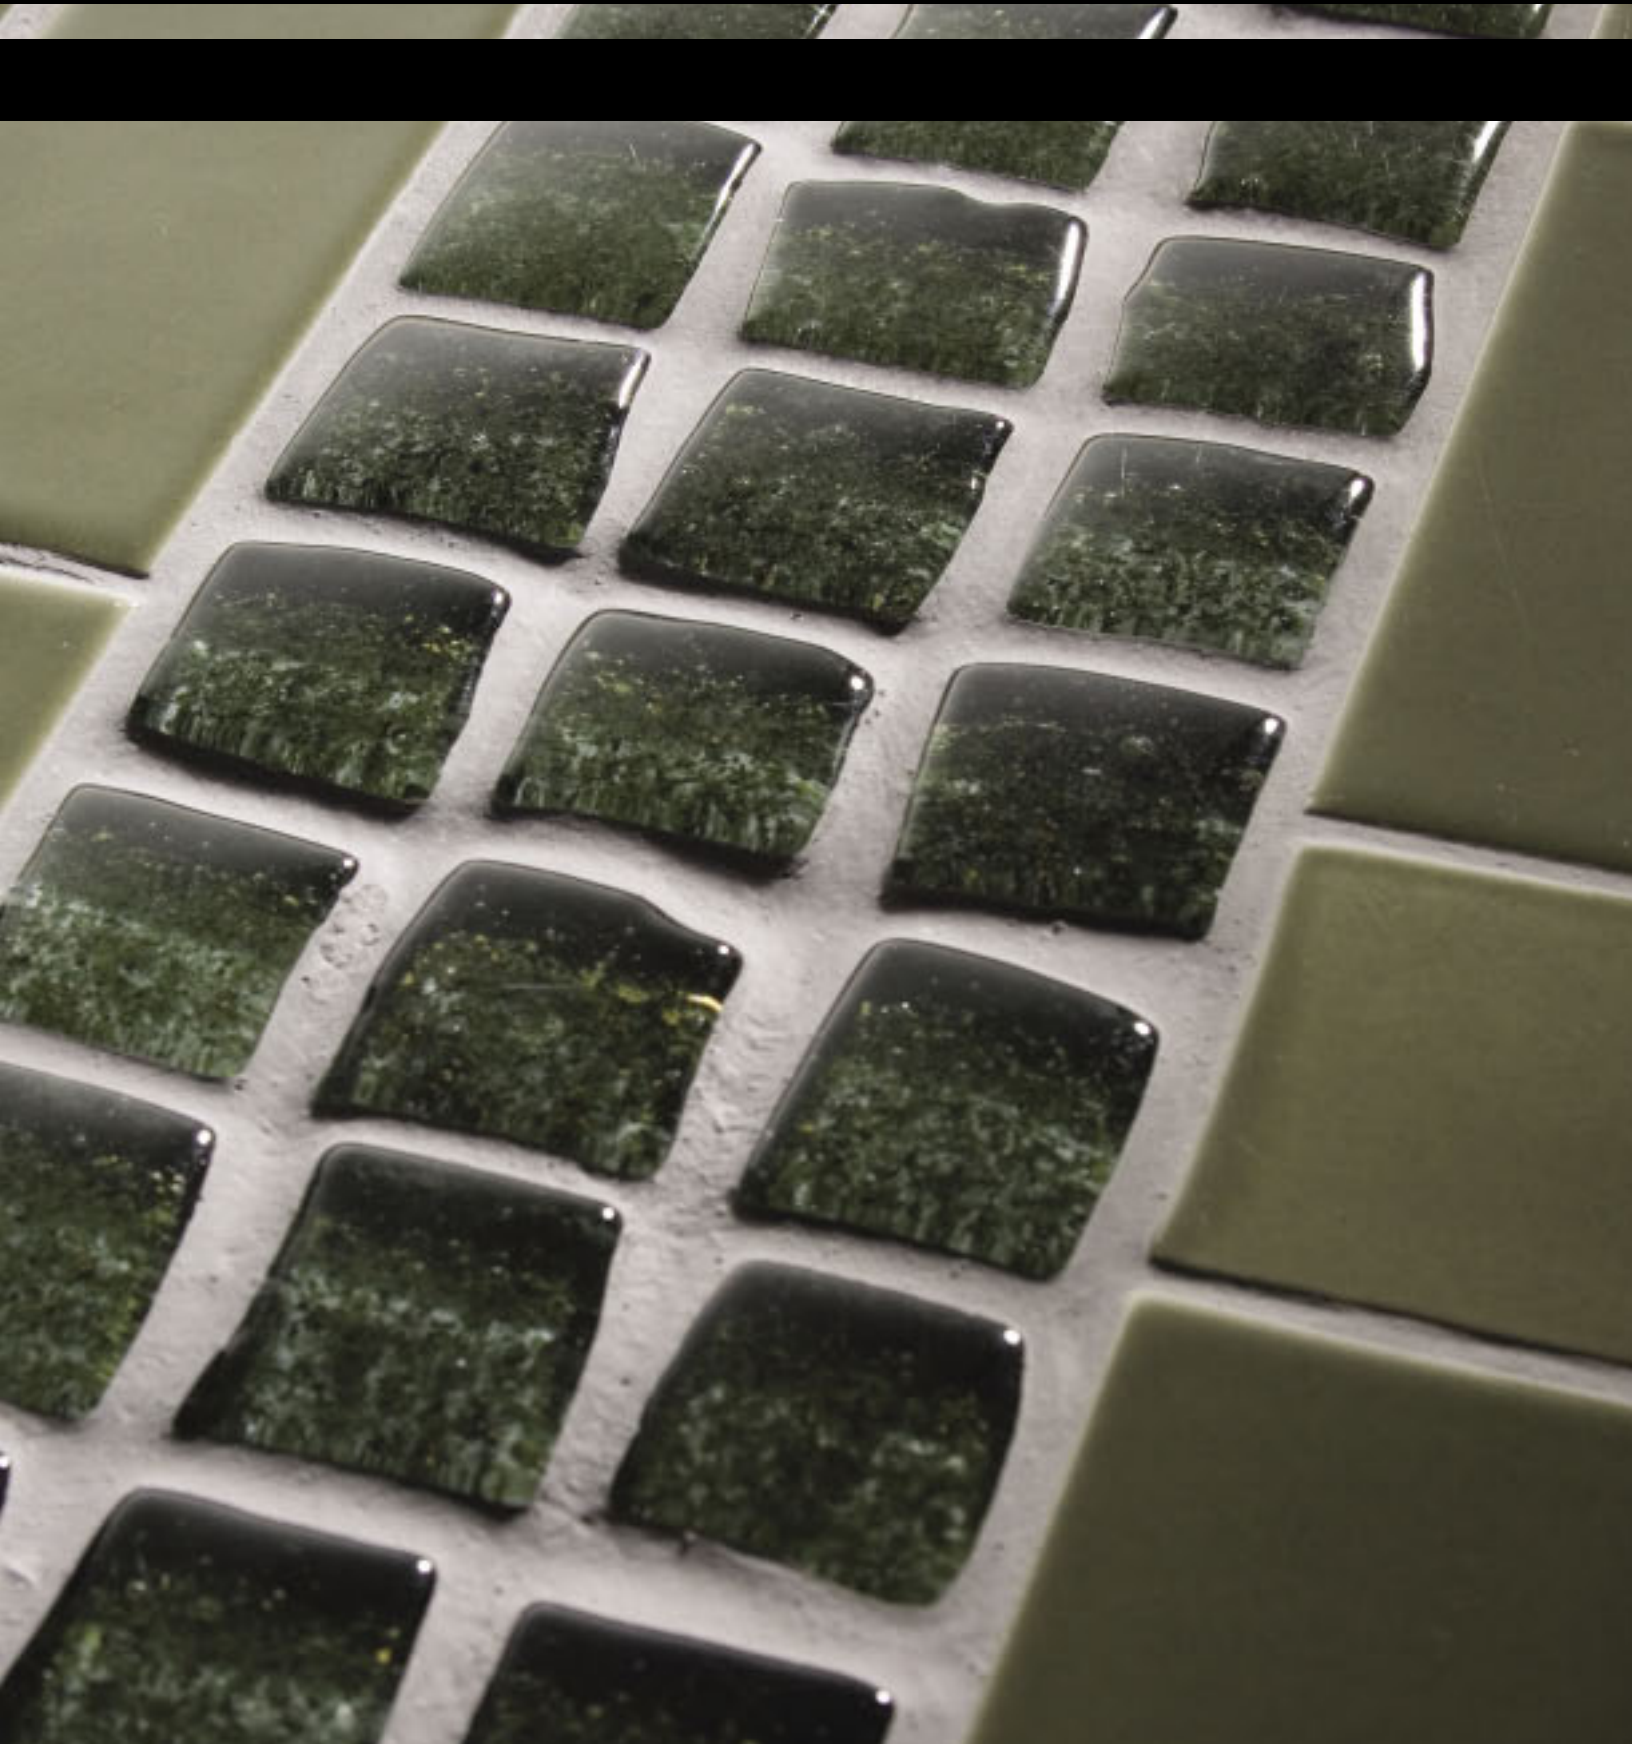

river crystals

recycled glass tile

interstyle ceramic + glass

lime

loden

glen

shamrock

opal

tangerine

feldspar

lemon

rose quartz

claret

ginger root

smudge

oxide

violet

deep blue

lapis lazuli

dew frost

turquoise

water blue

tarn

brook

obsidian

river crystals

the 22 colors of river crystals glass tile show amazing depth and clarity - made with 100% recycled glass available as 4" x 4" inserts, 4" x 12" borders and 12" x 12" sheets.

wall tile