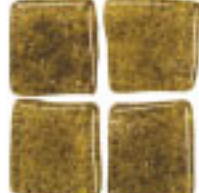

tangerine

feldspar

lemon

rose quartz

claret

ginger root

smudge

oxide

violet

deep blue

lapis lazuli

dew frost

turquoise

water blue

tarn

brook

obsidian

river crystals

the 22 colors of river crystals glass tile show amazing depth and clarity - made with 100% recycled glass available as 4" x 4" inserts, 4" x 12" borders and 12" x 12" sheets.

wall tile