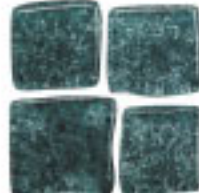

violet

deep blue

lapis lazuli

dew frost

turquoise

water blue

tarn

brook

obsidian

river crystals

the 22 colors of river crystals glass tile show amazing depth and clarity - made with 100% recycled glass available as 4" x 4" inserts, 4" x 12" borders and 12" x 12" sheets.

wall tile