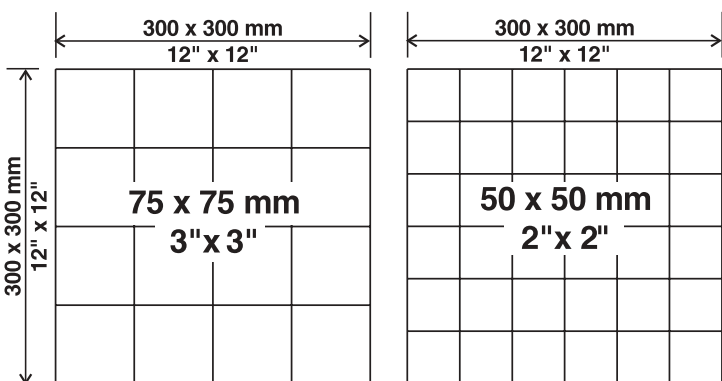

### loose

sizes are modular  
an allowance of 1.5 mm (1/16") grout spacing is included for all sizes

interstyle interstyle interstyle