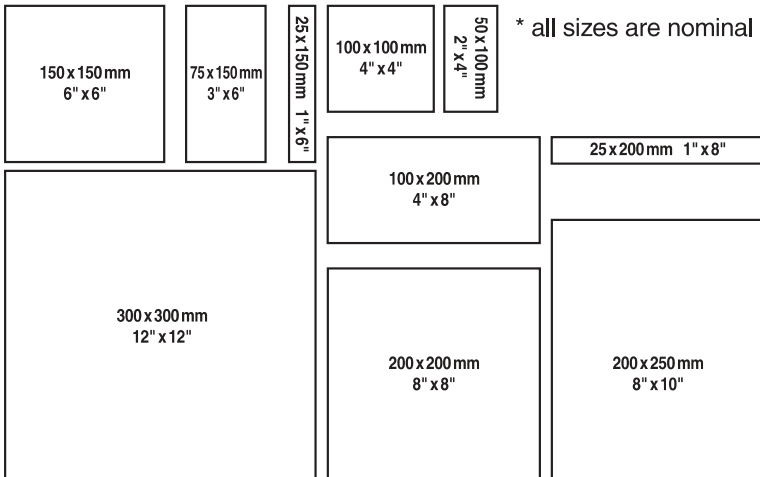

glaStains are available in the following tile sizes:

### loose

sizes are modular  
an allowance of 1.5 mm (1/16") grout spacing is included for all sizes

interstyle interstyle interstyle