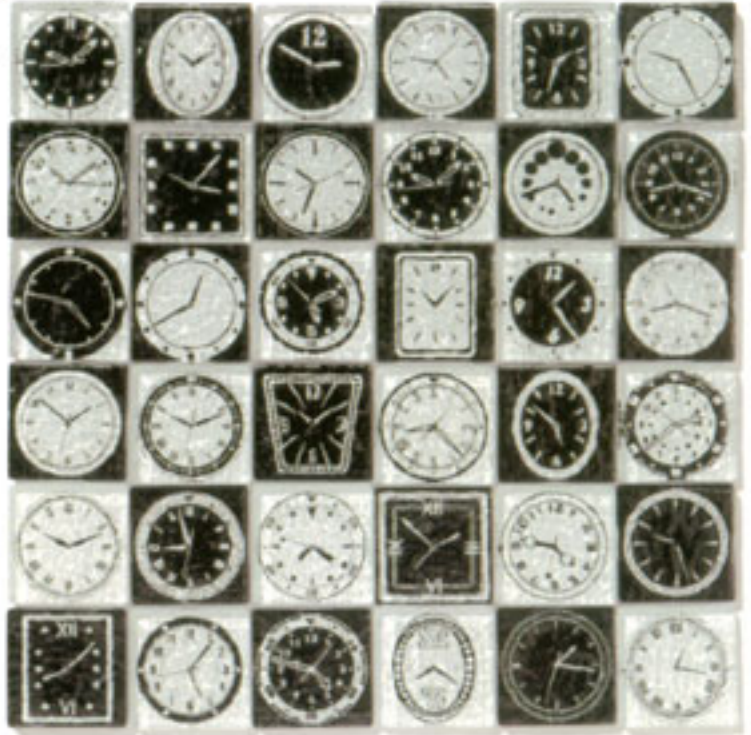

interstyle interstyle interstyle

interstyle interstyle interstyle

interstyle interstyle

interstyle interstyle interstyle

collectibles

Birds and flowers rendered in layers of blue tints resulting in a 3D effect. available in both nominal 2" x 2" and 4" x 4" (50 x 50mm. and 100 x 100mm.)

COLLECTIBLES

- Decorative glass tiles in three different themes.
- Each group of patterns includes 36 different designs.
- All are appropriate for indoor and outdoor use.

PASTIME

op-art

Black and white designs made to trick the eye to perceive movement. Available in nominal 2" x 2" (50 x 50mm)

pastime

Watch faces with either a white or a black background. Available in nominal 2" x 2" (50 x 50mm)

OP-ART

interstyle
ceramics & glass ltd.

burnaby b.c. canada
tel 604 421 7229
e mail info@interstyle.ca
fax 604 421 7544
www.interstyle.ca