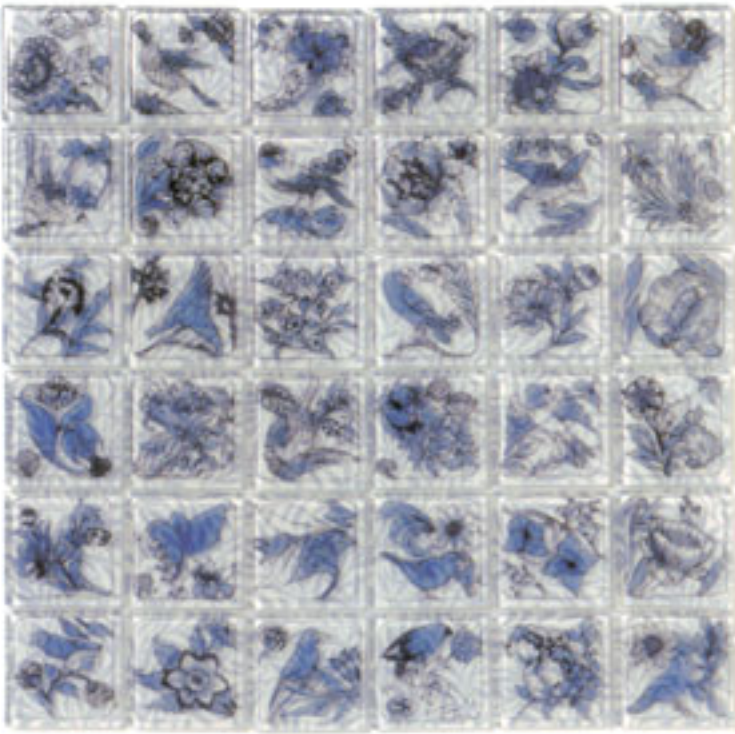

interstyle interstyle interstyle

interstyle interstyle interstyle

interstyle interstyle

interstyle interstyle interstyle

collectibles

Birds and flowers rendered in layers of blue tints resulting in a 3D effect. available in both nominal 2" x 2" and 4" x 4" (50 x 50mm. and 100 x 100mm.)

COLLECTIBLES

- Decorative glass tiles in three different themes.
- Each group of patterns includes 36 different designs.
- All are appropriate for indoor and outdoor use.

PASTIME

op-art

Black and white designs made to trick the eye to perceive movement. Available in nominal 2" x 2" (50 x 50mm)

pastime

Watch faces with either a white or a black background. Available in nominal 2" x 2" (50 x 50mm)

OP-ART

interstyle
ceramics & glass ltd.

burnaby b.c. canada
tel 604 421 7229
e mail info@interstyle.ca
fax 604 421 7544
www.interstyle.ca